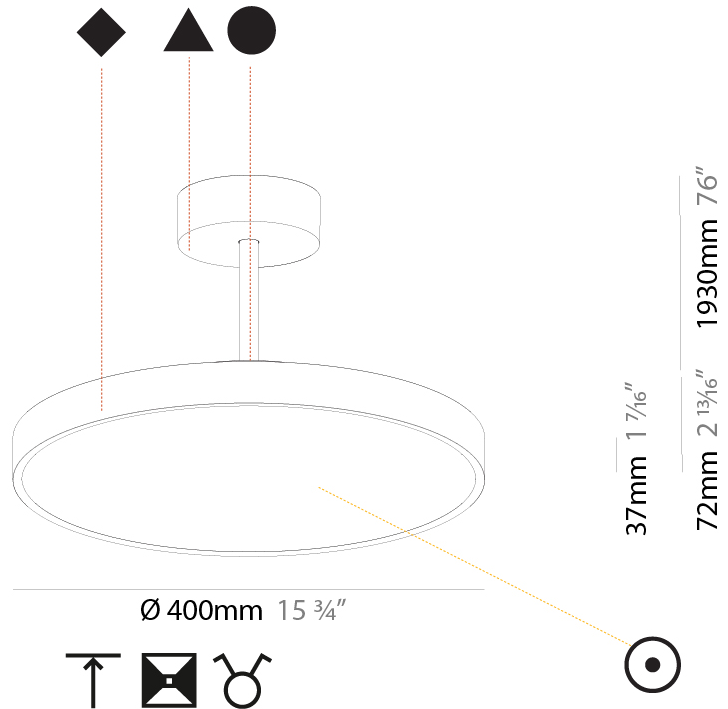

GENERAL

Series: Sign Diva Tube
Subseries: Sign Diva Tube
Brand: Prolicht
Division: Architectural
Mounting Type: Suspension
Mounting Location: Ceiling
Subcategory: Pendant

PHYSICAL

Shape: Round
Diameter (mm): 400
Diameter (in): 15 ³/₄"
Height (mm): 72
Height (in): 2 ¹³/₁₆"
Max. Overall Height (mm): 2002
Max. Overall Height (in): 78 ¹³/₁₆"
Light Distribution: Direct / Indirect
Weight (kg): 3.314
Weight (lbs): 7.306
Diffuser: PMMA - Opal / Micro-Prism / Sparkling Secret / Vintage Industrial
Fixture Finish: SSR / BKV / CWI / CRY / HAB / UFT / ITA / RUA / FTG / MYG / LOD / PUS / FRO / FUP / KIA / POP / BLS / SPG / MEY / GOH / GUM / CHC / COM / ABZ / JAG / OBR / MOS / ROR
Fixture Material: Extruded Aluminum / Steel

ELECTRICAL

Lamp Type: LED (Zhaga Standard)
Input Wattage (W): 30
Total Output Wattage (W): 27.8
Dimming: Tri-Mode (Non-Dimming and Phase Dimming (120Vac only) and 0-10V Dimming)
Driver Included: Yes
Driver Location: Integrated
Driver Type: Constant Current - Universal
Driver Class: Class 2
Input Voltage (V): 120 - 277
Constant Current (MA): 500 / 350

LED

Color Temperature (*K): 3000 / 3500 / 4000
Max. Delivered Lumen (lm): 3049 / 3019 / 3055 / 3117
Nominal Lumen (lm): 4182 / 4142 / 4189 / 4275
CRI: >90 CRI
Lamp Life (hrs): 50000

OPTICAL

RATINGS AND CERTIFICATIONS

Certified By: Certified for North American Standards
IP rating: IP20